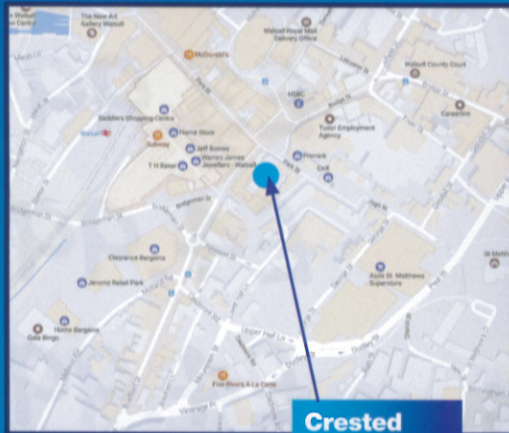

We're easy to find...